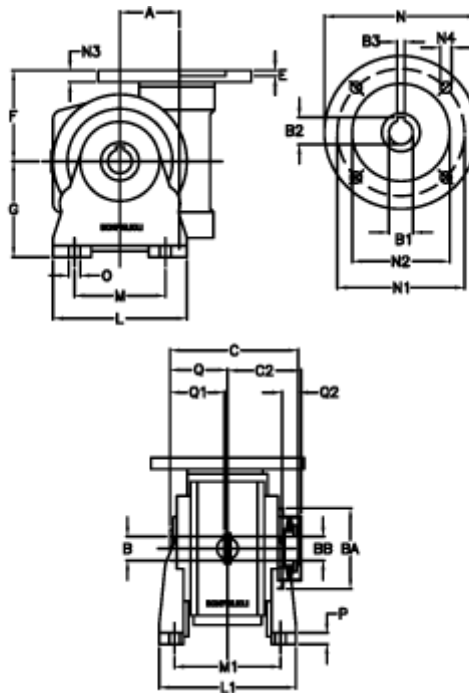

Article number: 390204902832216

Description: Worm Gear with Torque Limiter  
VF 49-L1-V-28 P63B5

## Measures

a	= 49.50	C2	= 63,5	M1	= 98.5	Q	= 51.0
B	= 25	Description	= VF 49V-xx-63B5	N	= 140	Q1	= 41
B1 E7	= 11	E	= 3.0	N1	= 115	Q2	= 15
B2	= 12.8	F	= 70	N2	= 95		
B3 H9	= 4	g	= 82	N3	= 10.5		
BA	= 63	L	= 110	N4	= 9,5		
BB H7	= 14	L1	= 124.0	O	= 8.5		
C	= 105	m	= 63	P	= 12		